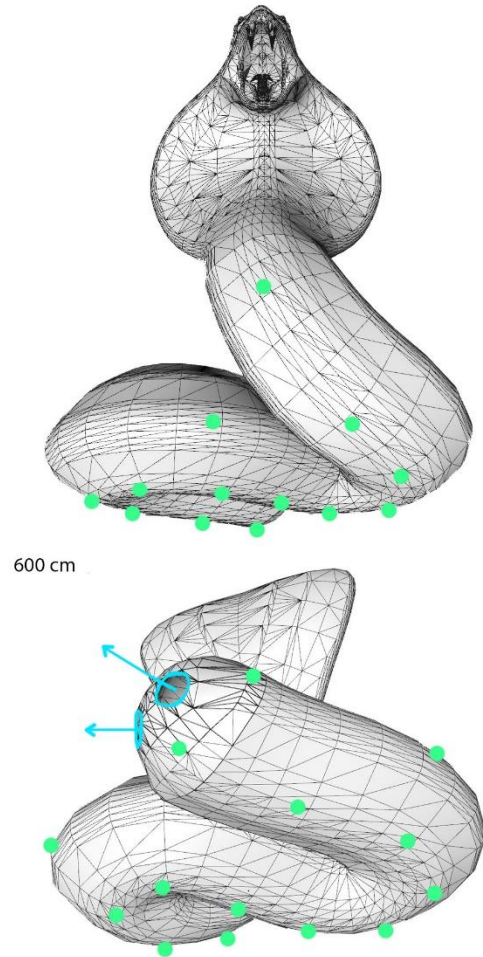

# Cobra

● Attachment point      ● Blower position

Technical information	
Total transport weight	89 kg
Transport size inflatable	90 * 90 * 80 cm / 47 kg
Transport size blowers	2x 60 * 50 * 25 / 18 kg
Blower	2x Gibbons – 230V / 1100W
Additional information	Needs rigging point on head. Including internal lights for eyes. External blowers can be connected to inflatables with flextubes (max 10m).