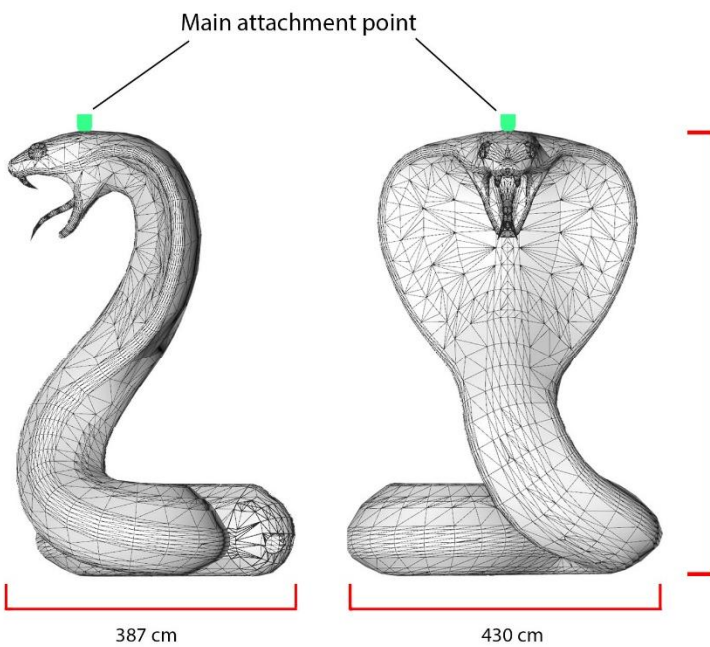

# Cobra

● Attachment point      ● Blower position

Technical information	
Total transport weight	89 kg
Transport size inflatable	90 * 90 * 80 cm / 47 kg
Transport size blowers	2x 60 * 50 * 25 / 18 kg
Blower	2x Gibbons – 230V / 1100W
Additional information	Needs rigging point on head. Including internal lights for eyes. External blowers can be connected to inflatables with flextubes (max 10m).