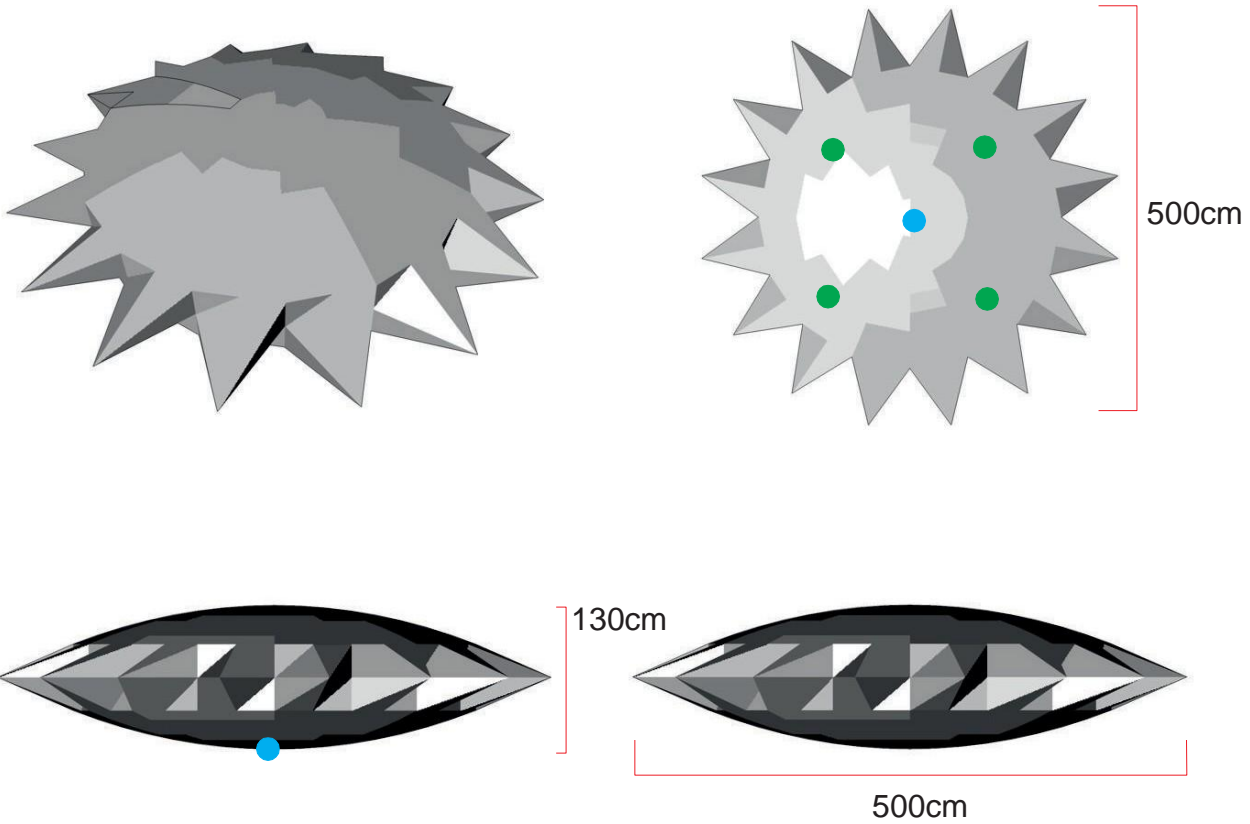

Sun

● Attachment points ● Blower position

Technical information	
Total transport weight	25 kg
Transport size inflatable	60 * 60 * 60 cm / 19 kg
Transport size blower	35 cm ø * 25 cm / 6 kg
Blower	Airw 250 Velcro – 230V / 200W
Additional information	Rigging possible with single eyelet or double truss couplers