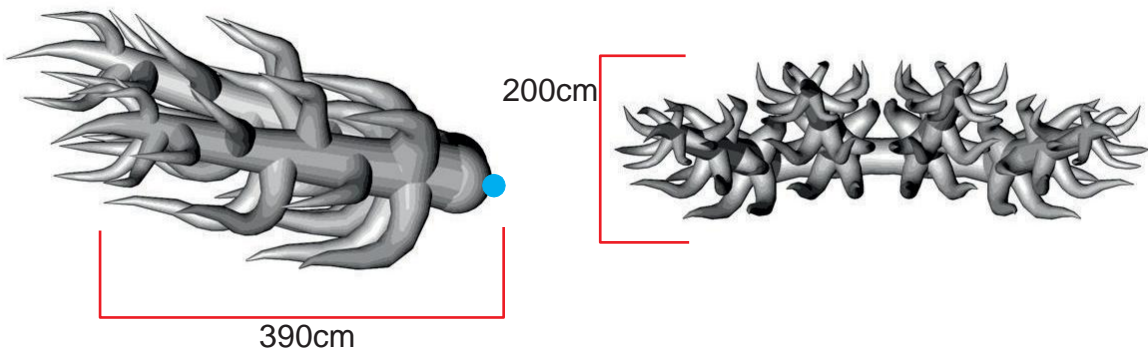

● Attachment points ● Blower position

| Technical information | |
|---------------------------|--|
| Total transport weight | 27 kg |
| Transport size inflatable | 45 * 45 * 70 cm / 6 kg |
| Transport size blower | 60 * 25 * 50 cm / 18 kg |
| Blower | Gibbons 220 V – 1100W |
| Additional information | External blower, connected with flexible tube 22cm ø |