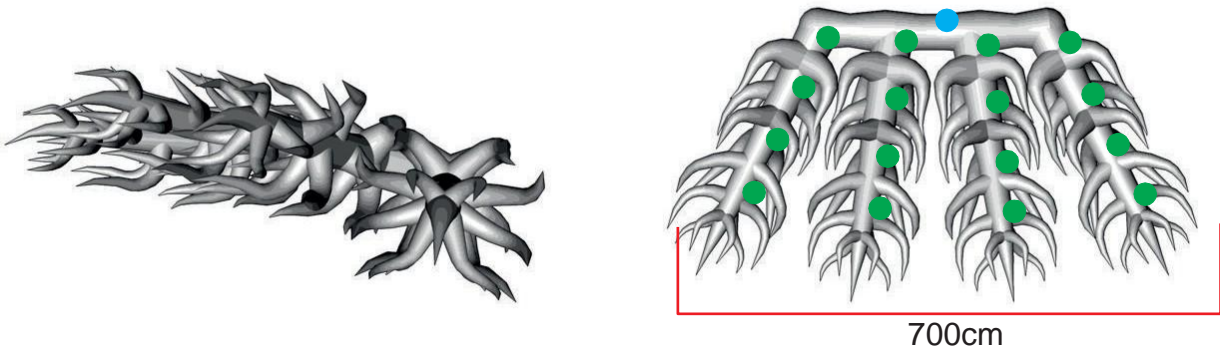

● Attachment points ● Blower position

| Technical information | |
|---------------------------|--|
| Total transport weight | 27 kg |
| Transport size inflatable | 45 * 45 * 70 cm / 6 kg |
| Transport size blower | 60 * 25 * 50 cm / 18 kg |
| Blower | Gibbons 220 V – 1100W |
| Additional information | External blower, connected with flexible tube 22cm ø |