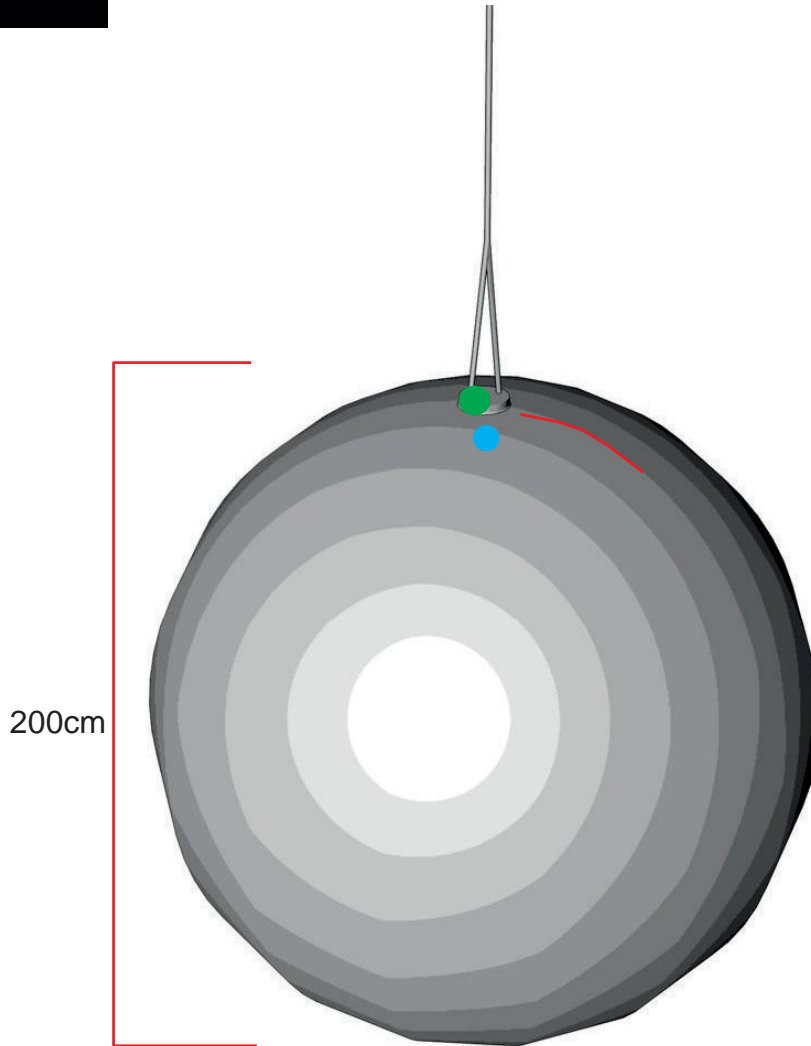

Moon

● Zipper ● Attachment points ● Blower position

Technical information	
Total transport weight	11 kg
Transport size inflatable	50 * 80 * 20 cm / 5 kg
Transport size blower	35 cm ø * 25 cm / 6 kg
Blower	Airw 250 Velcro – 230V / 200W
Additional information	Rigging possible with single eyelet or double truss couplers Light possible 200W, not included in the rental price