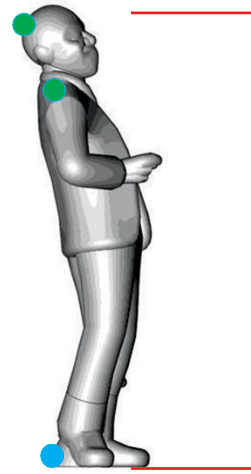

Louis Armstrong

150cm

180cm

500cm

● Attachment points ● Blower position

Technical information	
Total transport weight	30 kg
Transport size inflatable	70 * 100 * 50 cm / 12 kg
Transport size blower	60 * 50 * 25 / 18 kg
Blower	Gibbons – 220V / 1100W
Additional information	External blower, connected with flexible tube 22cm ø When used outside, needs rigging point on shoulders/head Baseplate in left foot