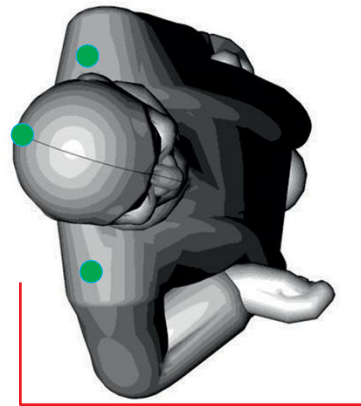

Louis Armstrong

150cm

180cm

500cm

● Attachment points ● Blower position

Technical information	
Total transport weight	30 kg
Transport size inflatable	70 * 100 * 50 cm / 12 kg
Transport size blower	60 * 50 * 25 / 18 kg
Blower	Gibbons – 220V / 1100W
Additional information	External blower, connected with flexible tube 22cm ø When used outside, needs rigging point on shoulders/head Baseplate in left foot