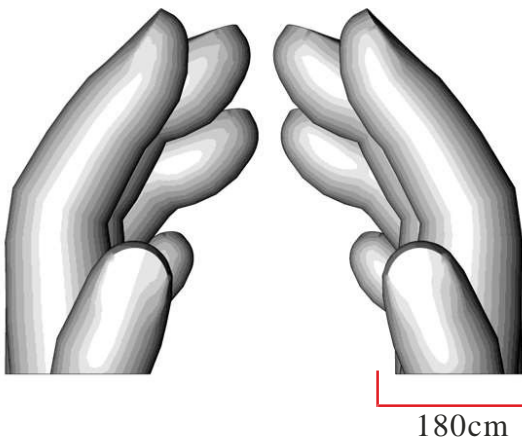

Giant Fingers

per hand

● Plywood base plate

● Blower position

Technical information	
Total transport weight	205 kg
Transport size inflatable	135 * 90 * 100 cm / 80 kg
Transport size blowers	5x 40 cm ø * 30 cm / 7 kg
Transport size base plates	180 cm ø * 85 cm / 90 kg
Blowers	5x Airw 315 – 230V / 300W
Additional information	Blowers are placed on the baseplate When used outside; ballast is needed