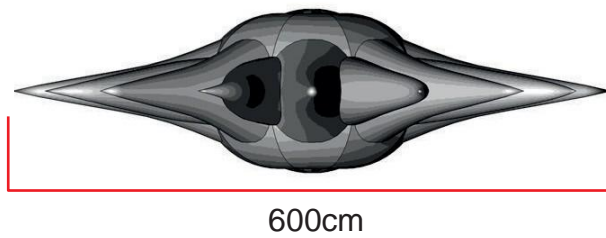

# Sun with Rays

● Attachment points      ● Blower position

Technical information	
Total transport weight	22 kg
Transport size inflatable	100 * 70 * 40 cm / 15 kg
Transport size blower	40 cm ø * 30 cm / 7 kg
Blower	Airw 315 – 230V / 300W 'Sunblower'
Additional information	