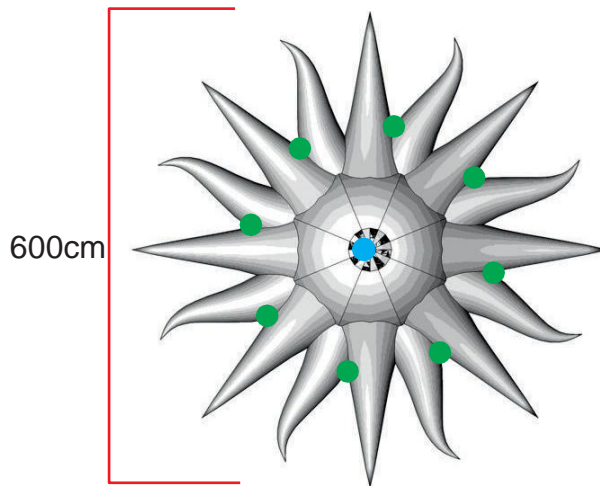

# Sun with Rays

● Attachment points      ● Blower position

Technical information	
Total transport weight	22 kg
Transport size inflatable	100 * 70 * 40 cm / 15 kg
Transport size blower	40 cm ø * 30 cm / 7 kg
Blower	Airw 315 – 230V / 300W 'Sunblower'
Additional information	