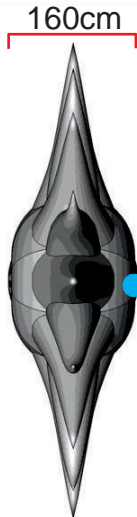

# Sun with Rays

● Attachment points      ● Blower position

Technical information	
Total transport weight	22 kg
Transport size inflatable	100 * 70 * 40 cm / 15 kg
Transport size blower	40 cm ø * 30 cm / 7 kg
Blower	Airw 315 – 230V / 300W 'Sunblower'
Additional information	