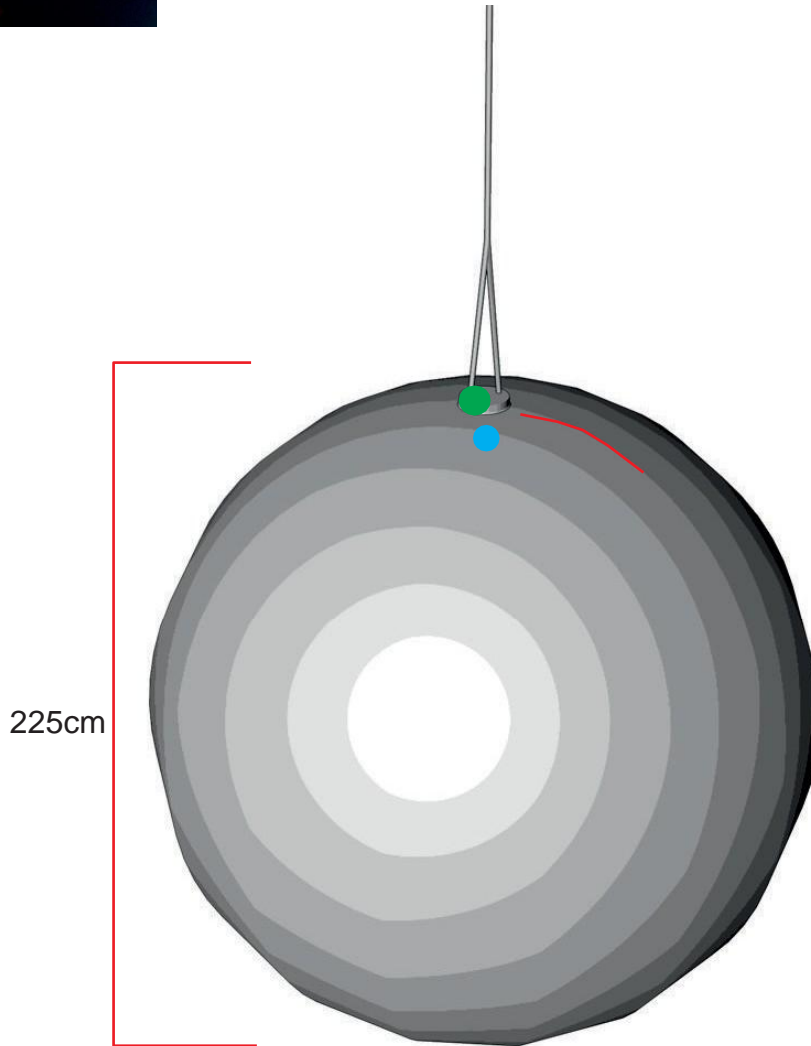

Coloured Ball 225

- Zipper
- Attachment points
- Blower position

Technical information	
Total transport weight	11 kg
Transport size inflatable	55 * 35 * 60 cm / 5 kg
Transport size blower	35 cm ø * 25 cm / 6 kg
Blower	Airw 250 Velcro Light – 230V / 200W
Additional information	Rigging possible with single eyelet or double truss couplers Light possible 200W, not included in the rental price