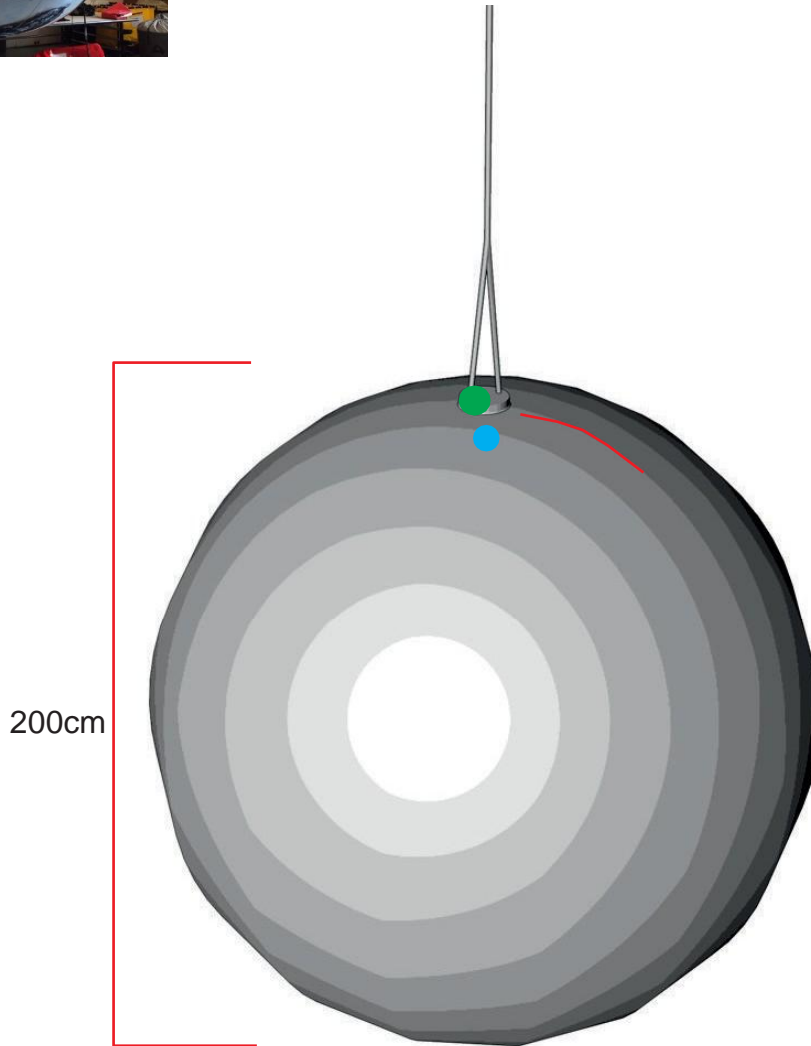

Chrome Ball 200

● Zipper ● Attachment points ● Blower position

Technical information	
Total transport weight	17 kg
Transport size inflatable	40 * 50 * 80 cm / 10 kg
Transport size blower	40 cm ø * 35 cm / 7 kg
Blower	Airw 315 – 230V / 200W
Additional information	Not fire retardant Rigging possible with single eyelet or double truss couplers