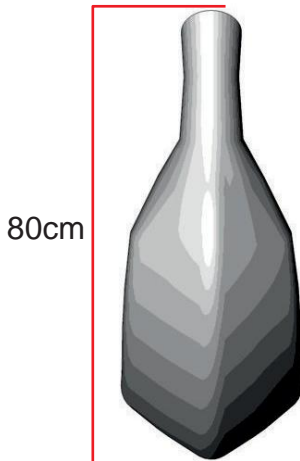

# Banana

● Attachment points      ● Blower position

Technical information	
Total transport weight	12 kg
Transport size inflatable	80 * 60 * 40 cm / 7 kg
Blower	Miniblower / 5 kg
Additional information	Blower integrated in inflatable